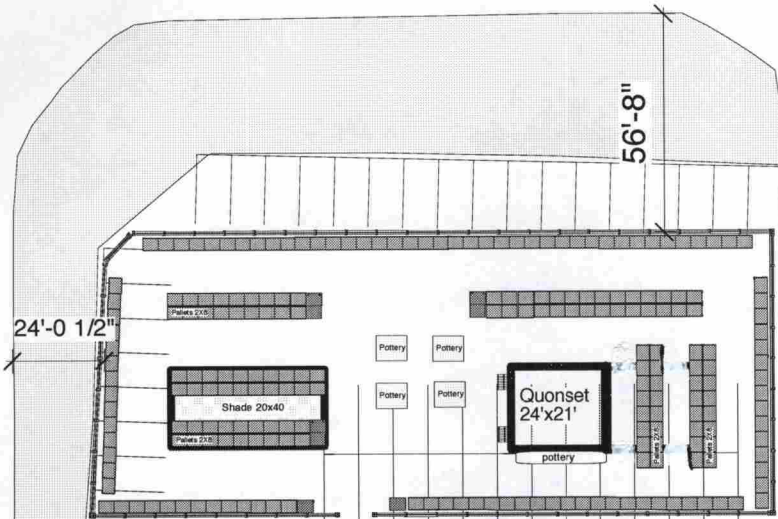

Kaw Valley Greenhouses

W 23rd St

Louisiana

ADA
ADA

Checkers Groceries

2300 Louisiana