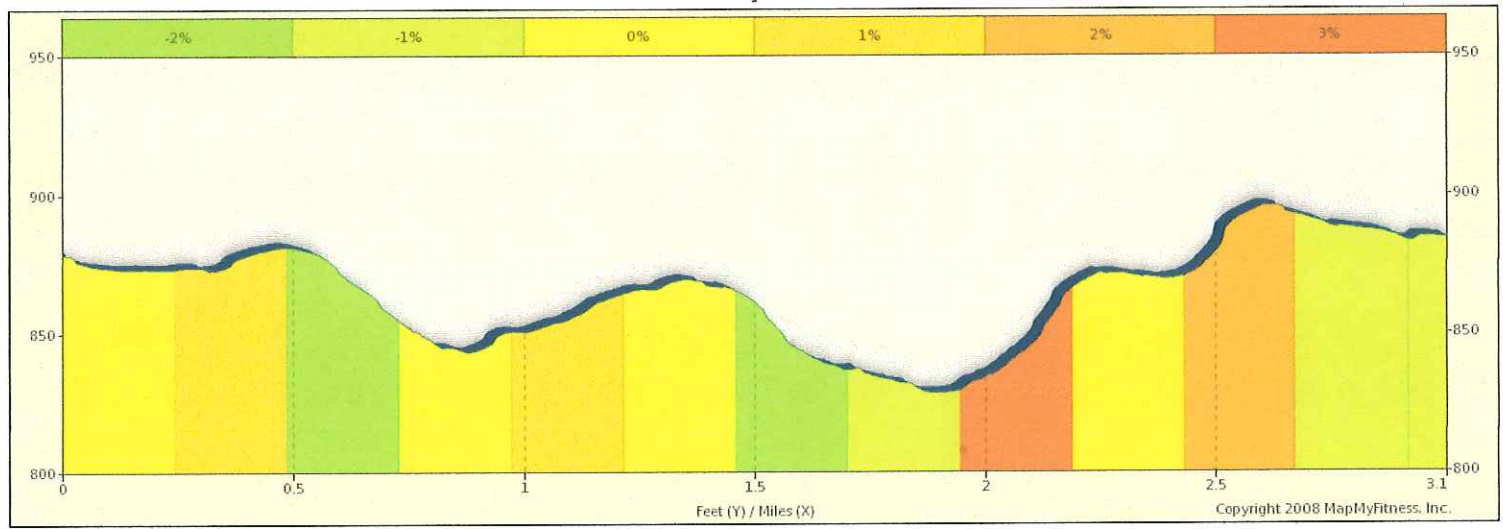

ROUTE DESCRIPTION:
 o Description Provided

ROUTE DESCRIPTION:
o Description Provided

Notes		
AT	FOR	NOTES
0.52 mi.	1633ft	Turn right at E 7th St
0.83 mi.	2672ft	Continue onto New Jersey St
1.34 mi.	1542ft	Turn left at E 11th St
1.63 mi.	1mi 43ft	Turn right
2.64 mi.	2376ft	Turn right at Massachusetts St
3.09 mi.	-	Stop