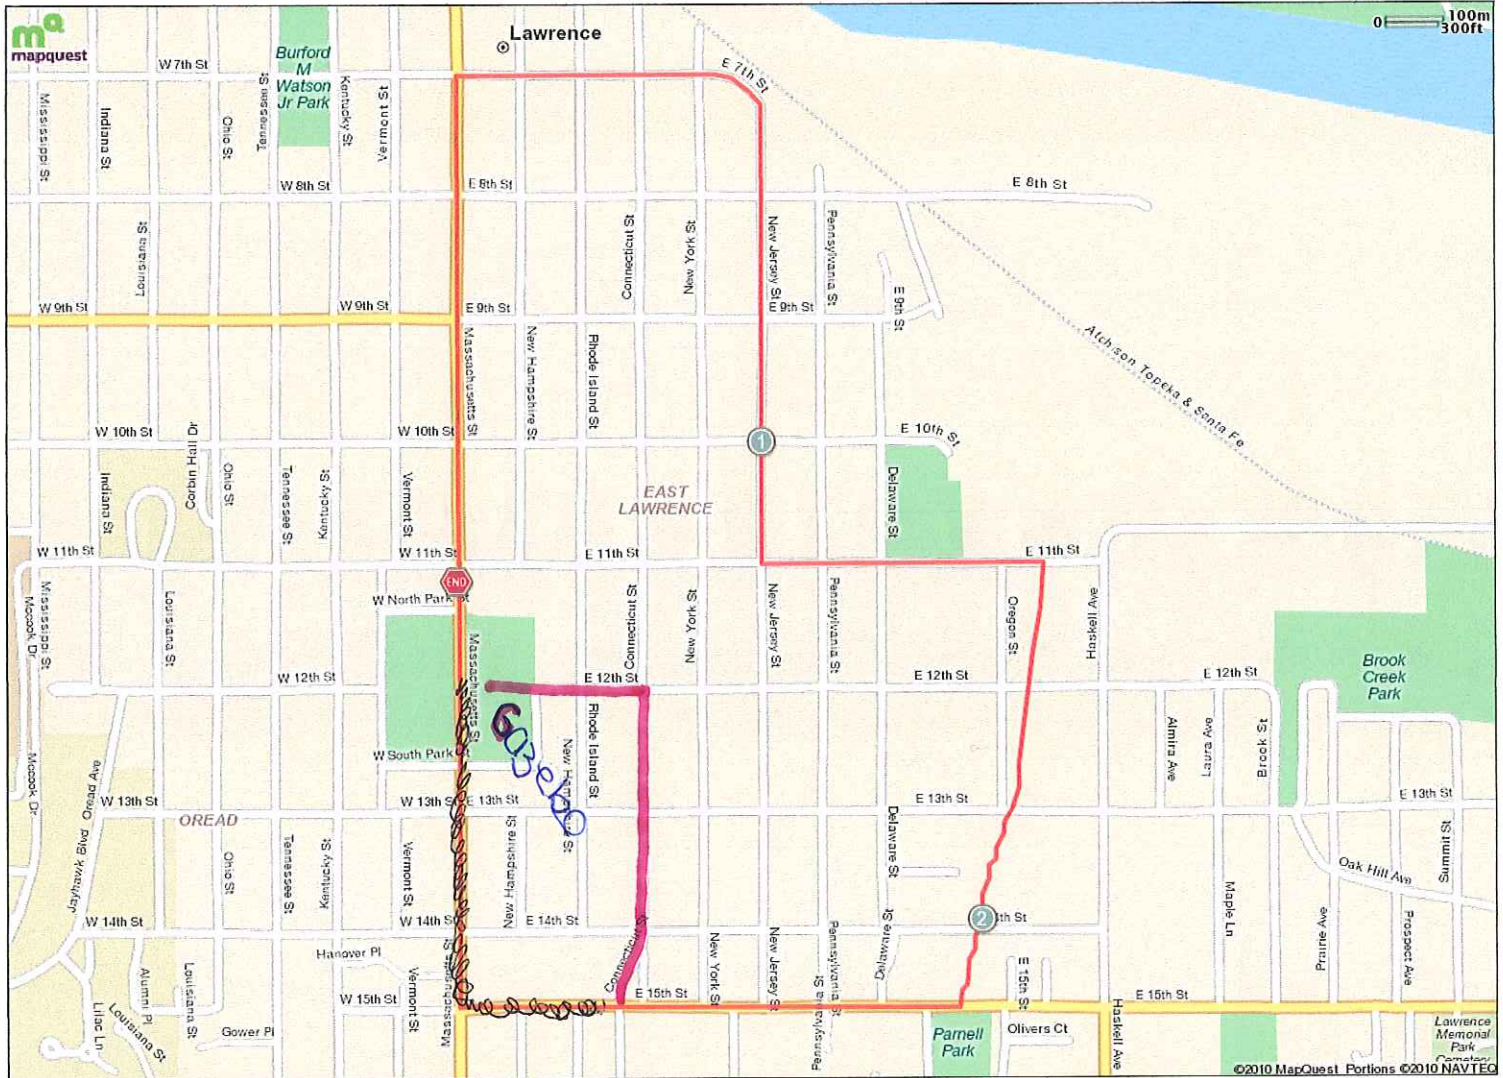

ROUTE DESCRIPTION:
 o Description Provided

ROUTE DESCRIPTION:
o Description Provided

Notes		
AT	FOR	NOTES
0.52 mi.	1633ft	Turn right at E 7th St
0.83 mi.	2672ft	Continue onto New Jersey St
1.34 mi.	1542ft	Turn left at E 11th St
1.63 mi.	1mi 43ft	Turn right
2.64 mi.	2376ft	Turn right at Massachusetts St
3.09 mi.	-	Stop