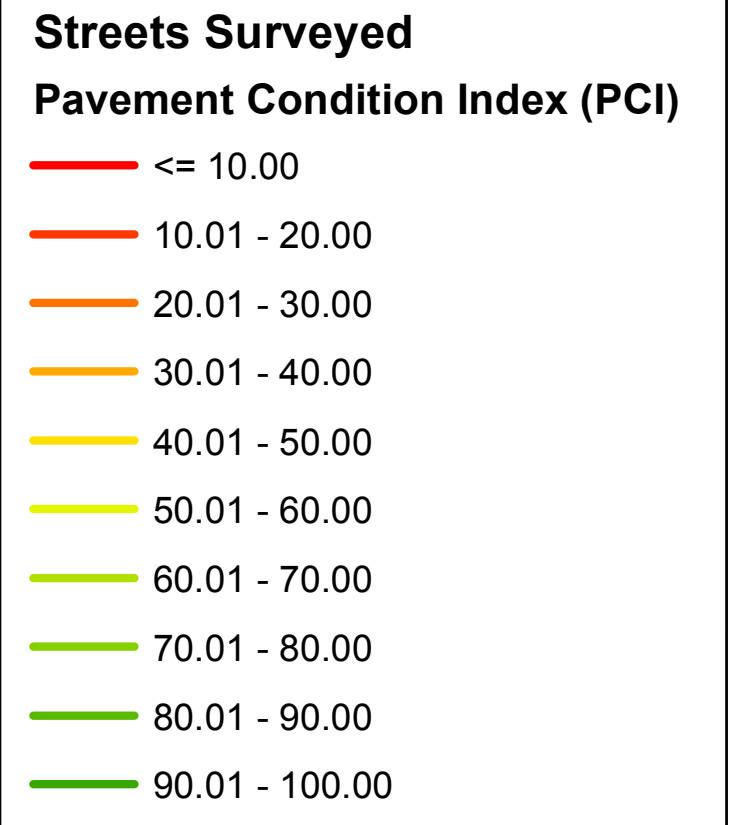

# Pavement Condition Index Map: Lawrence, Kansas

Streets rated between October 2009 and November 2013

Map Updated: 11/21/2013  
© 2013 City of Lawrence, Kansas

1 Miles