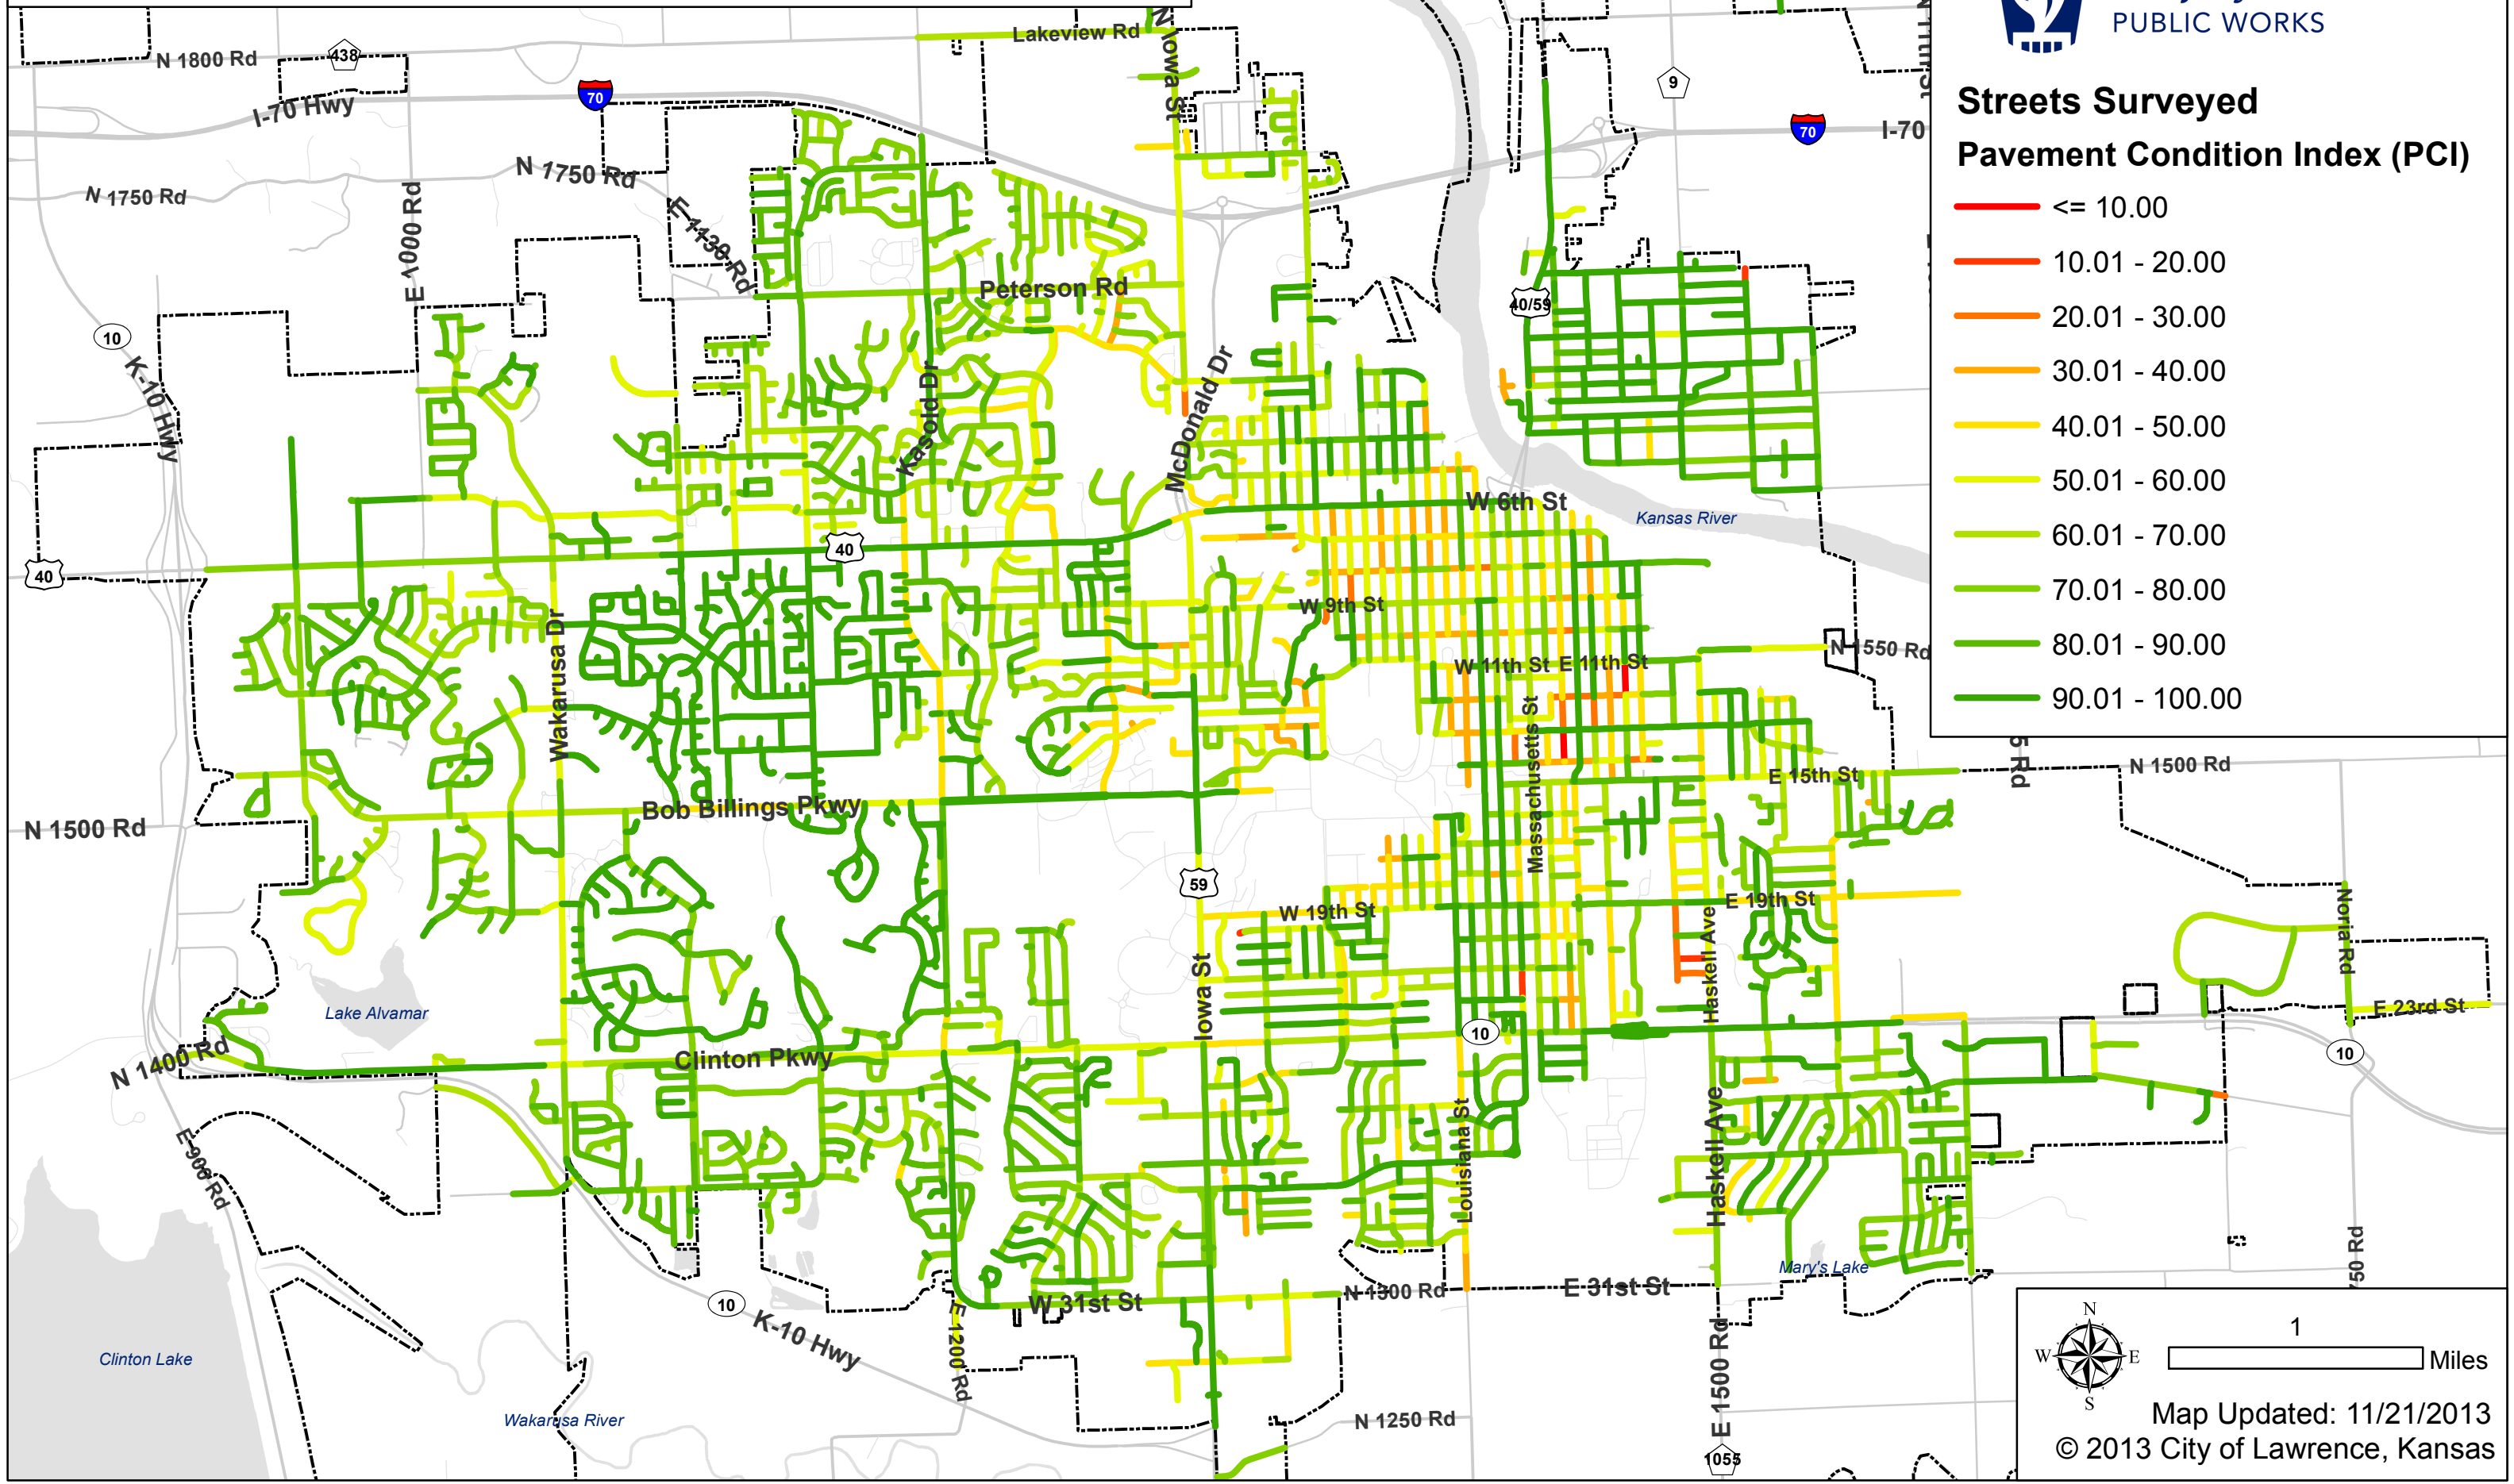

# Pavement Condition Index Map: Lawrence, Kansas

Streets rated between October 2009 and November 2013

Map Updated: 11/21/2013  
© 2013 City of Lawrence, Kansas

1 Miles