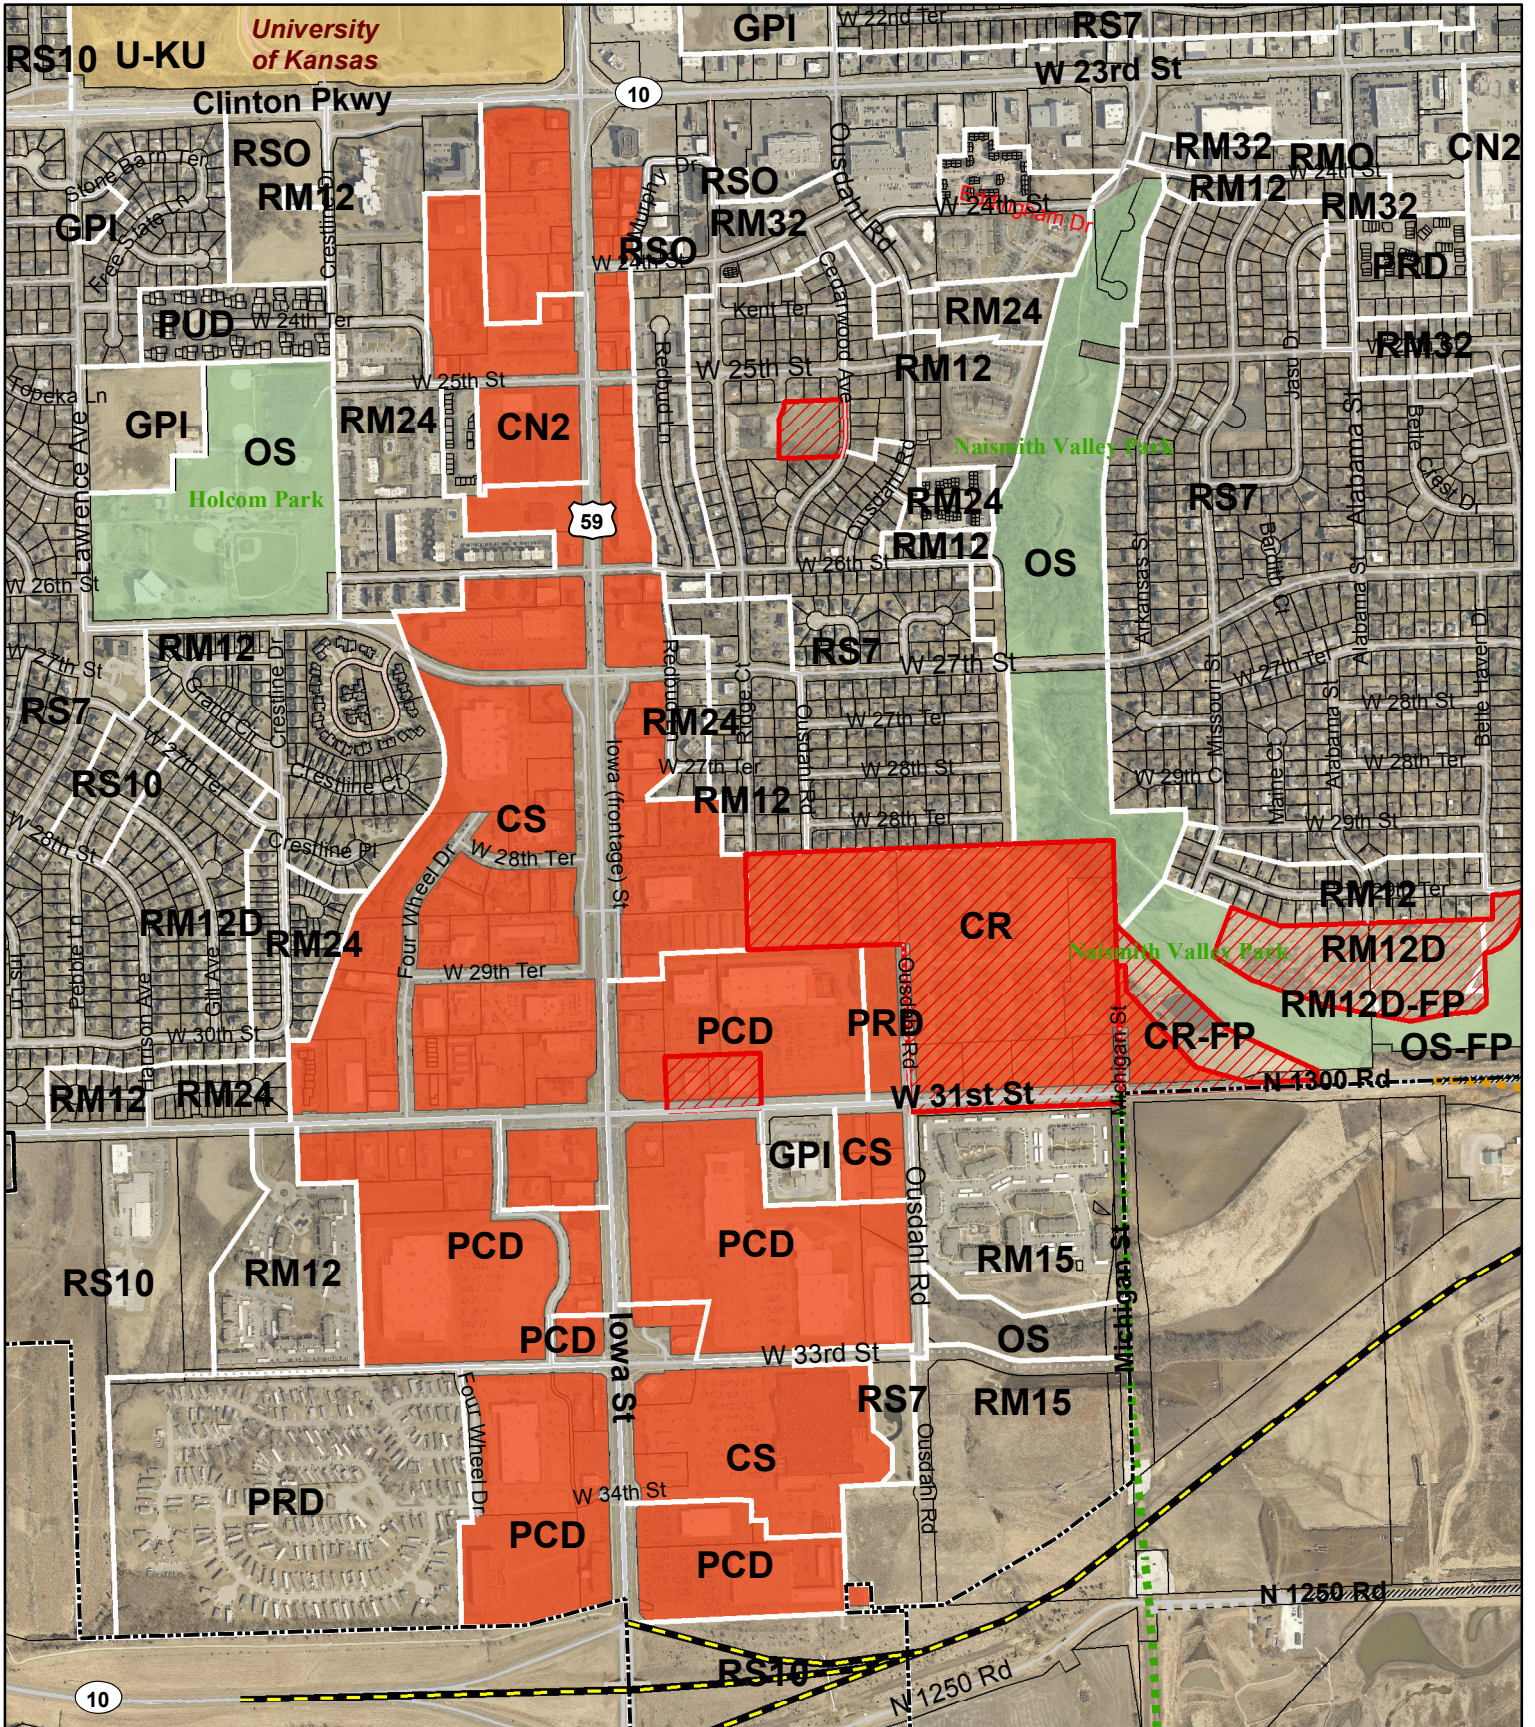

S. Iowa Street (23rd Street to K-10) Regional Commercial Center

DISCLAIMER NOTICE

N

Date: 8/3/2015