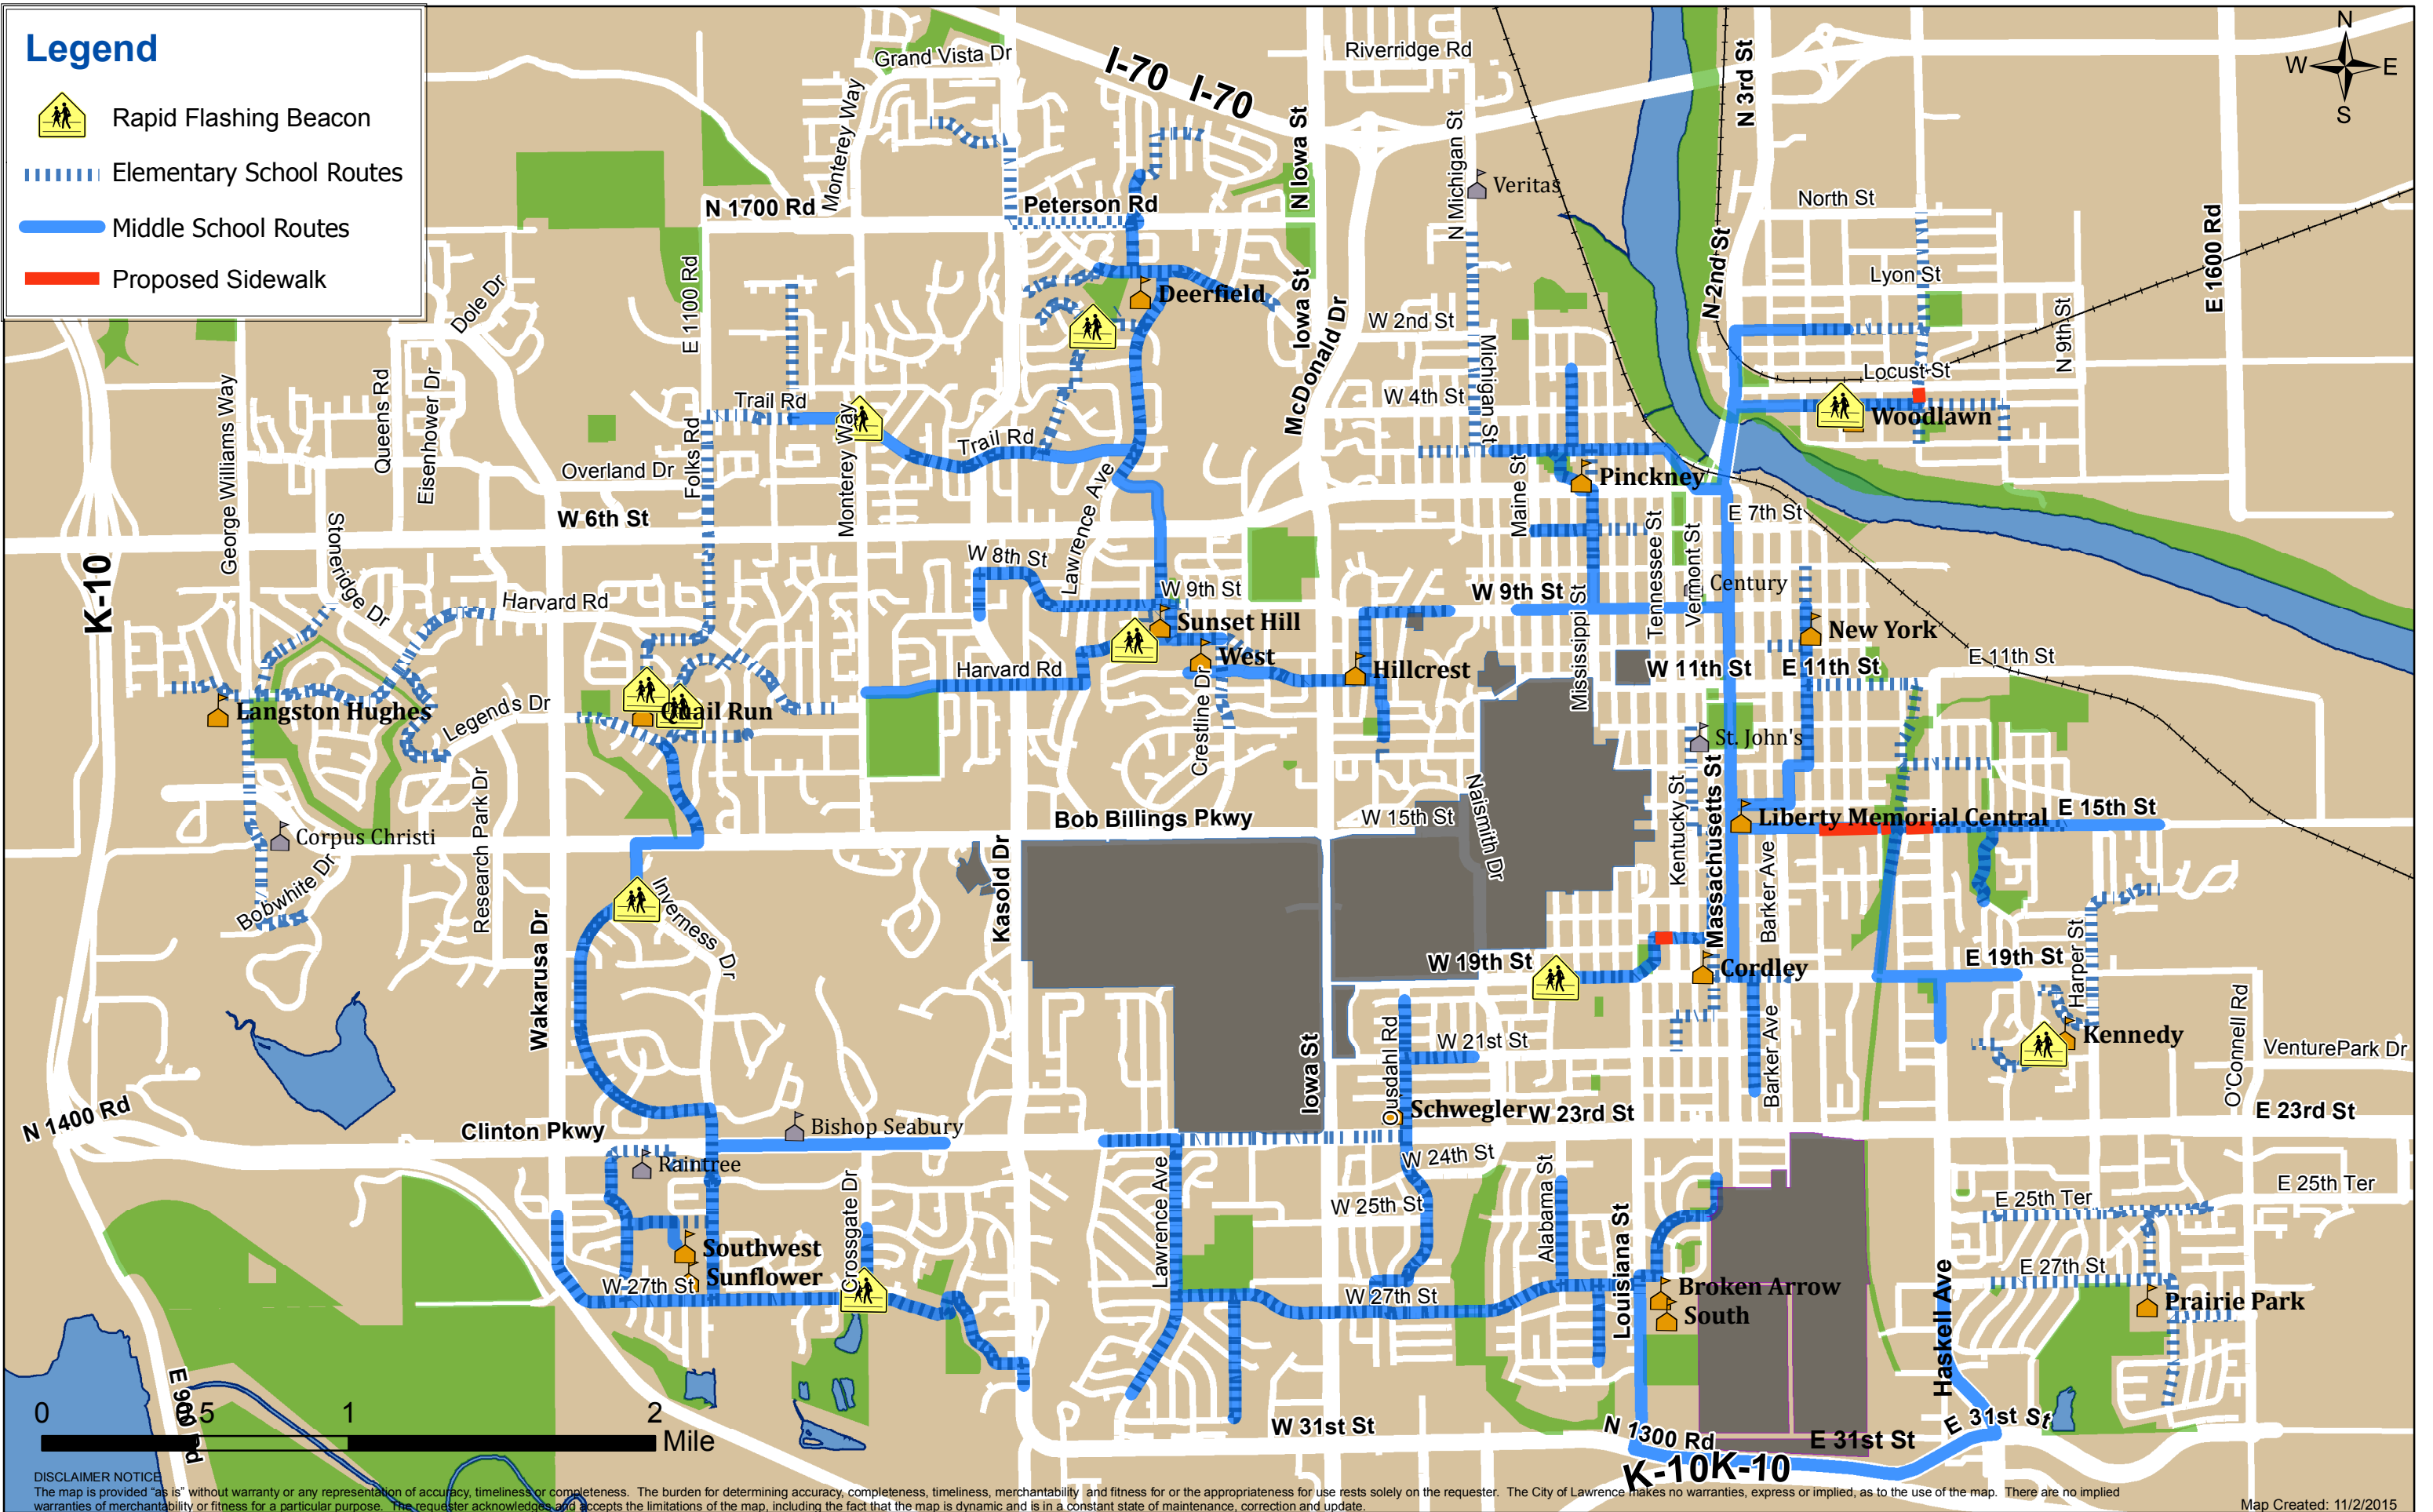

Legend

-  Rapid Flashing Beacon
-  Elementary School Routes
-  Middle School Routes
-  Proposed Sidewalk

DISCLAIMER NOTICE
The map is provided "as is" without warranty or any representation of accuracy, timeliness or completeness. The burden for determining accuracy, completeness, timeliness, merchantability and fitness for or the appropriateness for use rests solely on the requester. The City of Lawrence makes no warranties, express or implied, as to the use of the map. There are no implied warranties of merchantability or fitness for a particular purpose. The requester acknowledges and accepts the limitations of the map, including the fact that the map is dynamic and is in a constant state of maintenance, correction and update.